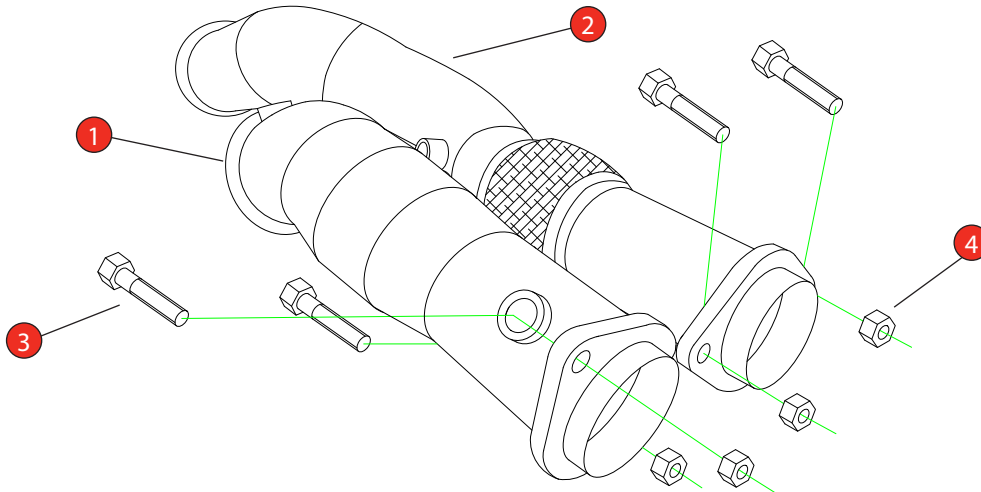

Car	BMW M2 G87 / M3 G80/G81 / M4 G82, inc Competition & xDrive	Part No.	SBMX098
Year	2021-Current	Fit Kits	438FK
Notes	Where not supplied use original fittings.	Features	Pipe Diameter:- 76mm

Estimated Fitting Time: 3 Hours

NO.	PART NO.	DESCRIPTION	QTY
1	928BM	L/H Sports Cat Downpipe	1
2	929BM	R/H Sports Cat Downpipe	1
Fit Kit			
3	M8 x 40mm Hex Bolt		4
4	M8 Nut		4

CLASSIFICATION	Motorsport Use Only
HOMOLOGATED	No
DATE	08/01/2024
ISSUE	00
AUTHORISED	S Shipley

NOTE: ENSURE SCORPION SYSTEM IS CLEAR OF MOVING PARTS AND ALL ORIGINAL FUNCTIONS WORK CORRECTLY.

STAY CONNECTED TO RED POWER.