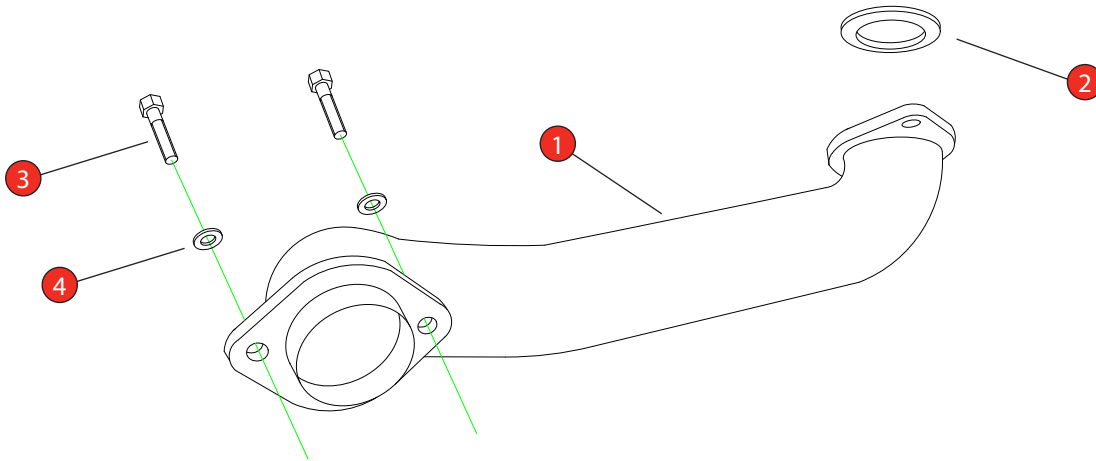

<b>Car</b>	BMW M2 G87 / M3 G80/G81 / M4 G82, inc Competition & xDrive	<b>Part No.</b>	SBMXP098
<b>Year</b>	2021-Current	<b>Fit Kits</b>	437FK
<b>Notes</b>	Where not supplied use original fittings.	<b>Features</b>	Pipe Diameter:- 76mm

Estimated Fitting Time: 1 Hour

NO.	PART NO.	DESCRIPTION	QTY
1	925BM	Front Crossover Pipe	1
<b>Fit Kit</b>			
2	Z024.11175	Gasket	1
3	Z017.10052	M8 x 40mm Hex Bolt	2
4	Z017.10831	M8 Washer	2

DATE	05/01/2024
ISSUE	00
AUTHORISED	S Shipley

**NOTE:** ENSURE SCORPION SYSTEM IS CLEAR OF MOVING PARTS AND ALL ORIGINAL FUNCTIONS WORK CORRECTLY.

STAY CONNECTED TO RED POWER.